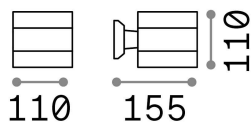

General info

Outdoor - Wall lamps

Ean	8021696061450
Item	SNIF AP1 ROUND NERO
Installation	Wall lamps
Guarantee	5 years
Gross weight	0.89 kg
Volume	0.003211 m ³

Technical info

Net weight	0.75 kg
Insulation class	I
Protection index	IP54
Compliance	CE
Operating temperature	-15° ~ +45 °C
Full load efficiency	X
Dimmer	Determined by the light bulb
Power output	220-240 V AC
Power supply	Not required

Source info

Integrated source	Light bulb (not included)
Replaceable source	No
Power	G9 max 1 x 40 W
Emission	Direct + Indirect
Max consumption	-